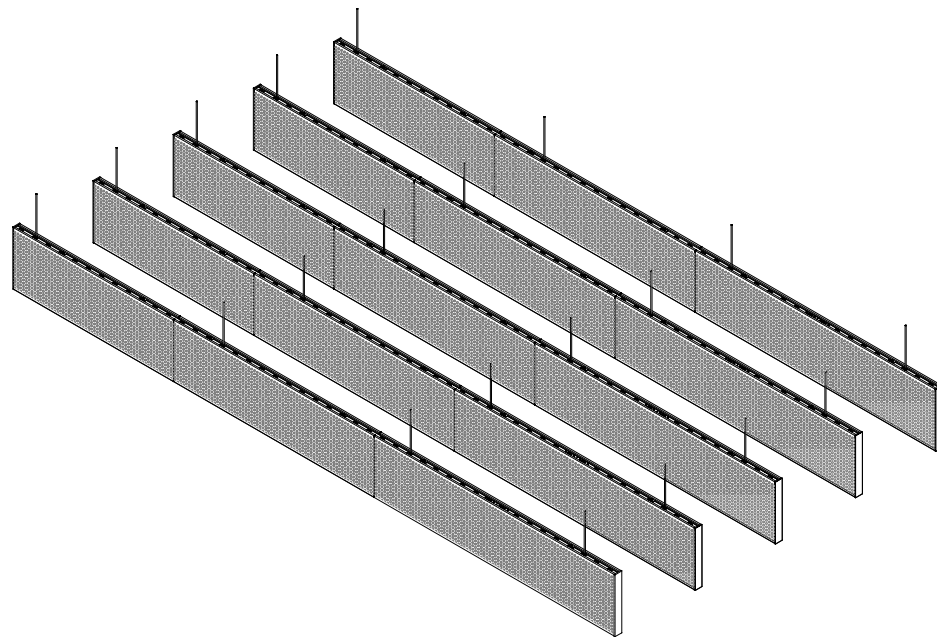

BAFFLE MODULES ISO VIEW
CONTINUOUS RUNS
GRID HANGING

BAFFLE MODULES ISO VIEW
CONTINUOUS RUNS
ROD HANGING

SAS International
31 Suttons Business Park
London Road, Reading
Berkshire RG6 1AZ
United Kingdom
Tel: +44 (0)118 929 0900
Fax: +44 (0)118 929 0901
www.sasint.co.uk

WORKNORM PATH

FOLDER

FOLDER

FOLDER

REV DATE DESCRIPTION

SYS 500
BAFFLES - STRAIGHT
CONTINUOUS RUN
ISO

SCALE N.T.S. DATE 02-12-14 DRAWN BY MB

DRG / ITEM No. 307 REV 0